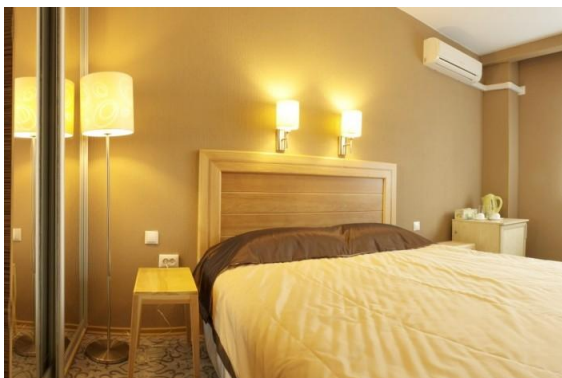

Hotel "AVANTA"

Standard room (double or single). All standard rooms are easily accessible by elevator. Room is provided with a shower cabin, work-table, satellite television, mini-bar, tea-making facilities, wardrobe, telephone and internet (Wi-Fi). Bathroom with accessories. Square of the room is about 20-25 m².

Superior room. All superior rooms are easily accessible by elevator. There is king-size bed or 2 standard beds. Bathroom with accessories and hairdryer, work-table, air conditioner, satellite television, wardrobe, tea-making facilities, mini-bar, telephone and internet (Wi-Fi). Square of the room is about 30 m².

Studio room. All studio rooms are easily accessible by elevator. Room is provided with bathroom with accessories, hairdryer, bathrobe and sneakers. There are work-table, air conditioner, fireplace, sofa, satellite television, telephone, tea-making facilities, mini-bar, and internet (Wi-Fi). Square of the room is about 35-45 m².

Connecting room. All connecting rooms are easily accessible by elevator. Provided with a full private bathroom, work desk, air conditioner, hairdryer, bathrobe, a fireplace, sofa, satellite television, telephone, tea-making facilities, mini-bar, and internet (Wi-Fi). Square of the room is about 70-90 m².